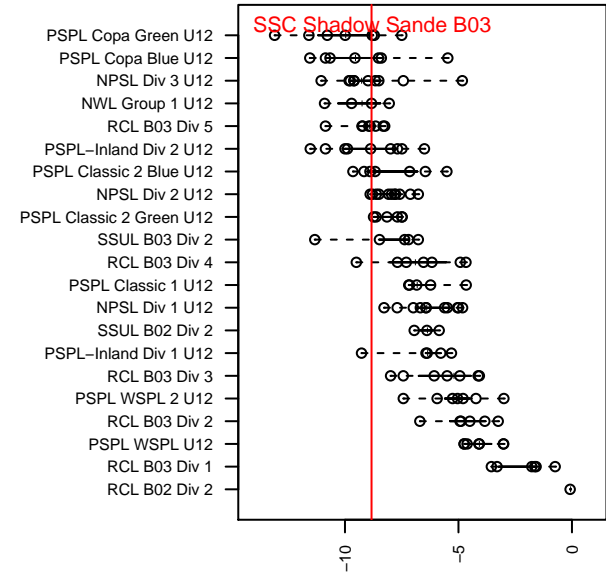

SSC Shadow Sande B03

Spokane SC Shadow
 Spokane, WA
 B03 total strength=366
 attack=0.26 defense=0.19
 fall league = NWL Group 1 U12
 spr league = Spr NWL Group 1 U12

alt names used:
 SSC SHADOW B03 –SANDE
 SSC SHADOWSSC SHADOW ELITE B03 – S/
 SSC SHADOW B03 – SANDE

Venues played:
 2015 Pend Orielle Cup Silver
 2015 NWL Group 1 U12
 2015 Spr NWL Group 1 U12

SSC Shadow Sande B03
 Dots are actual minus expected GF (blue circles) and GA (red triangles).
 Blue line is smoothed change in attack strength. Red is smoothed change in defense strength.

**attack and defense variance (black dot)
relative to other teams
and top 10 in region**

**attack and defense rating
relative to others at age
and all opponents in last 13 months**

Performance relative to 13 month average